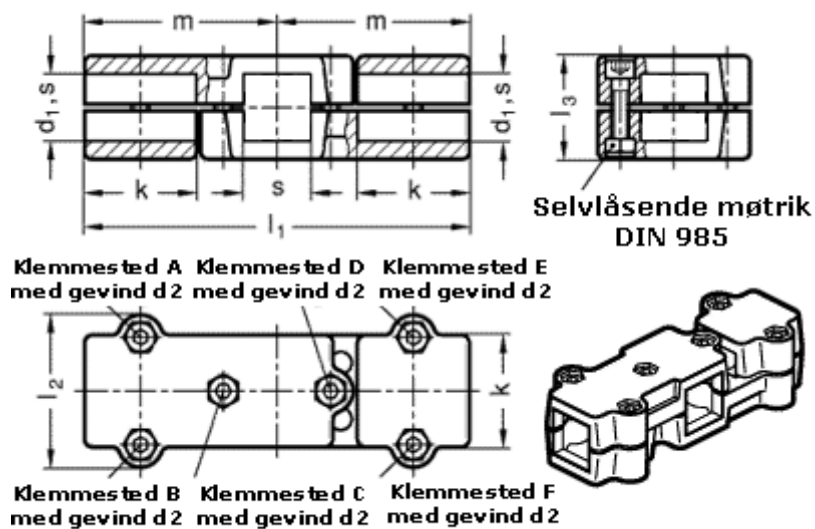

Article number: 20195V35602BL

Description: E+G double T-angel clamps
GN 195-V35-60-2-BL

Measures

d2 = M8

k = 60

l1 = 203

l2 = 79

l3 = 59

m = 101.5

s = V 35